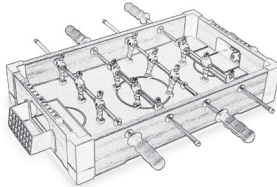

05002, 05022 - FAST KICK-XM

EN - FOOTBALLTABLE

WARNING! Not suitable for children under the age of 36 months due to small parts and small balls, which could be swallowed or inhaled by young children. Choking hazard! To be assembled by an adult. Children should play with adult supervision only. Please retain this information! Please ensure that you read all instructions contained in this booklet carefully. Proper use of this table game can avoid damage or injury!